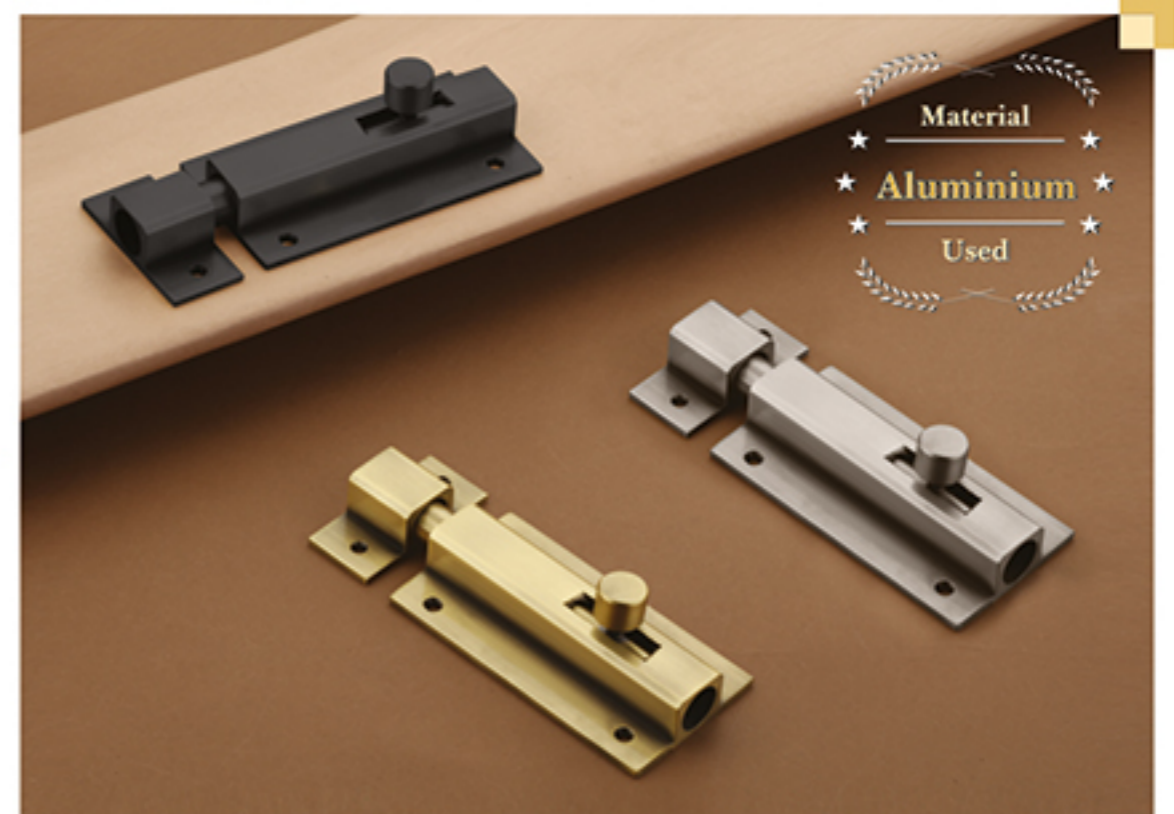

SMD-111 (OVEL BABY LATCH)							
Finish	SS	Antique	Gold	Rose Gold	Z Black	Gold (PVD)	RG (PVD)
3"	₹ 213	₹ 253	₹ 253	₹ 253	₹ 267	₹ 387	₹ 387
4"	₹ 293	₹ 333	₹ 333	₹ 333	₹ 357	₹ 517	₹ 517

SMD-112 (ROUND BABY LATCH 12MM)							
Finish	SS	Antique	Gold	Rose Gold	Z Black	Gold (PVD)	RG (PVD)
3"	₹ 220	₹ 237	₹ 227	₹ 227	₹ 263	₹ 367	₹ 367
4"	₹ 283	₹ 300	₹ 300	₹ 300	₹ 347	₹ 483	₹ 483