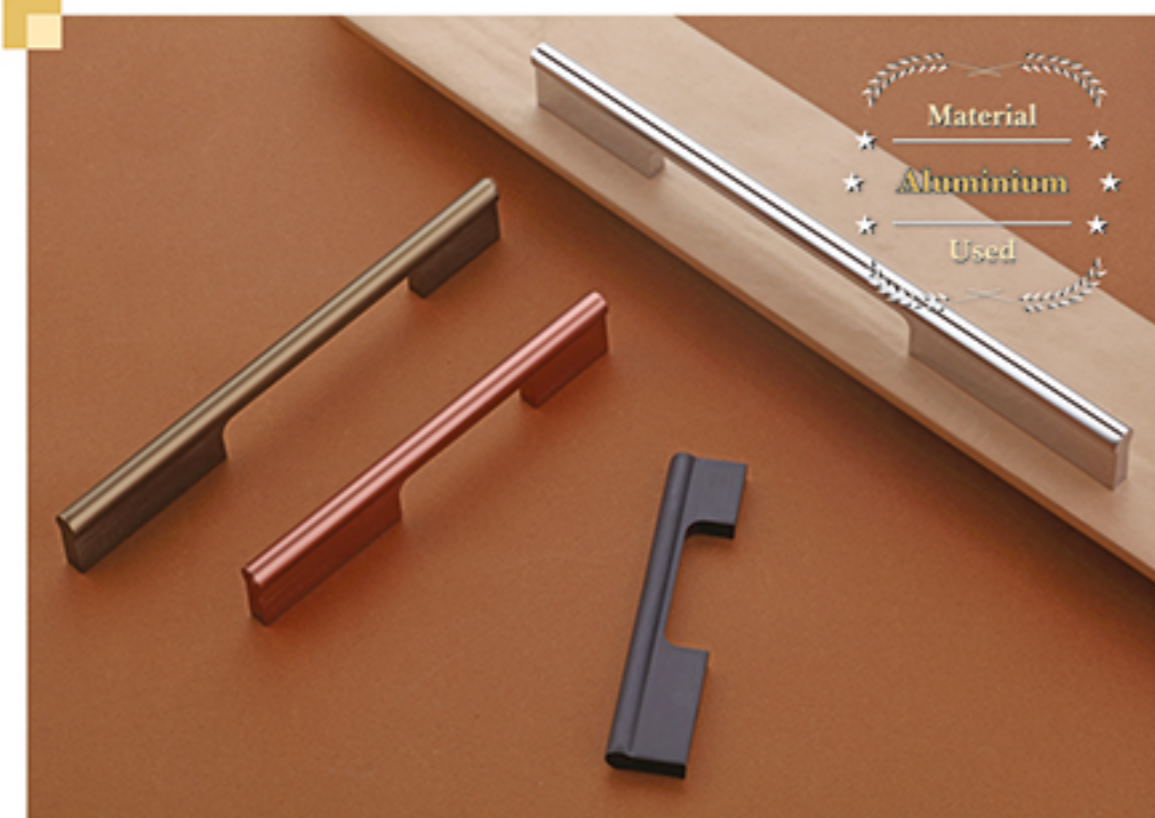

Export Quality

PRODUCTS

Material
Aluminium
Used

BH-125							
Finish	CP | Black | Grey | Copper | Champion						
Size (mm)	96	160	224	288	416	576	864
₹ MRP	₹ 297	₹ 387	₹ 477	₹ 607	₹ 817	₹ 1077	₹ 1830

BH-126								
Finish	CP | Black | Grey | Copper | Champion							
Size (mm)	96	160	224	288	416	576	864	1120
₹ MRP	₹ 290	₹ 377	₹ 507	₹ 633	₹ 830	₹ 1080	₹ 1797	₹ 2493