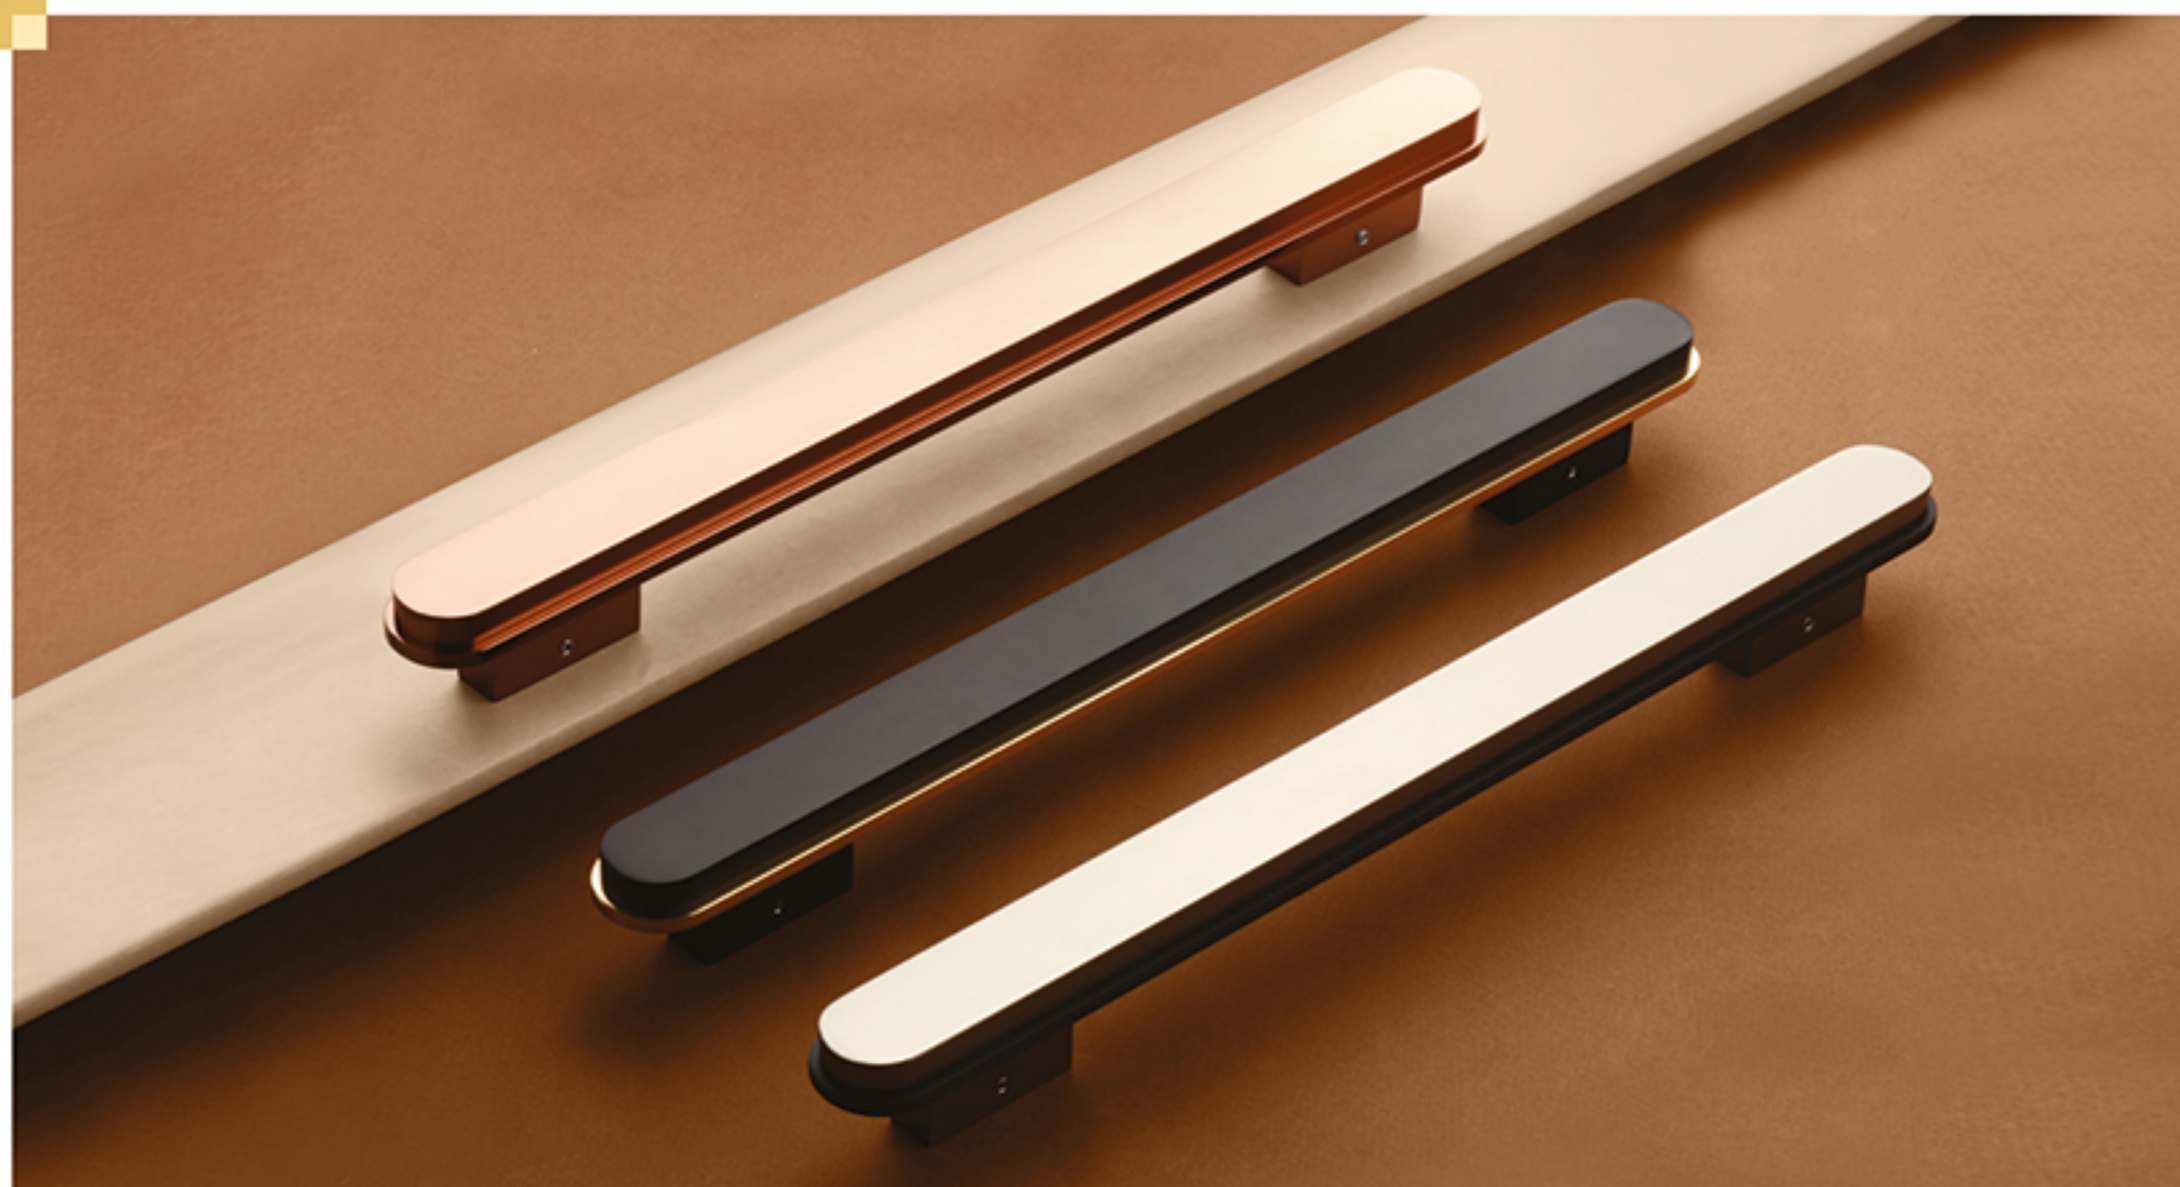

Export Quality

PRODUCTS

BH-709

Finish	300 mm	450 mm
Black - Gold	₹ 2467	₹ 3293
Satin - Black	₹ 2467	₹ 3293
Rose Gold	₹ 2467	₹ 3293