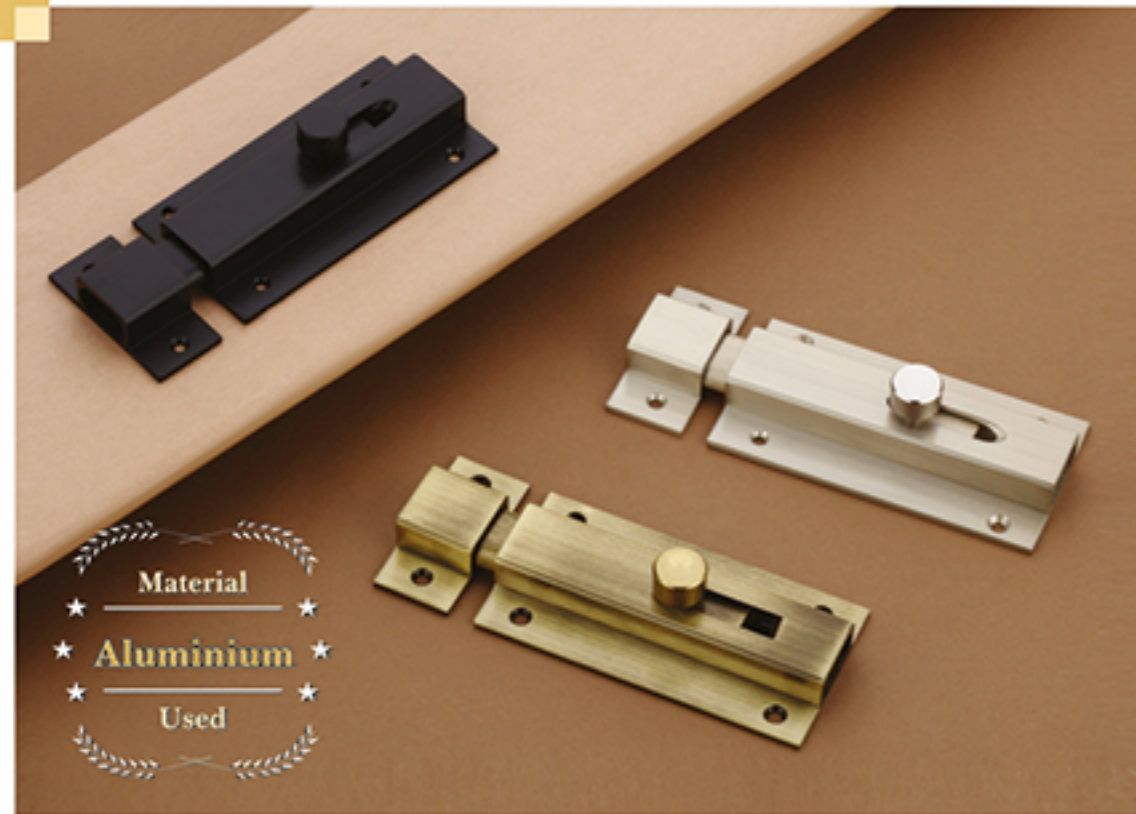

Export Quality

PRODUCTS

SMD-109 (BABY LATCH)							
Finish	SS	Antique	Gold	Rose Gold	Z Black	Gold (PVD)	RG (PVD)
3"	₹ 213	₹ 253	₹ 253	₹ 253	₹ 267	₹ 387	₹ 387
4"	₹ 293	₹ 333	₹ 333	₹ 333	₹ 357	₹ 517	₹ 517