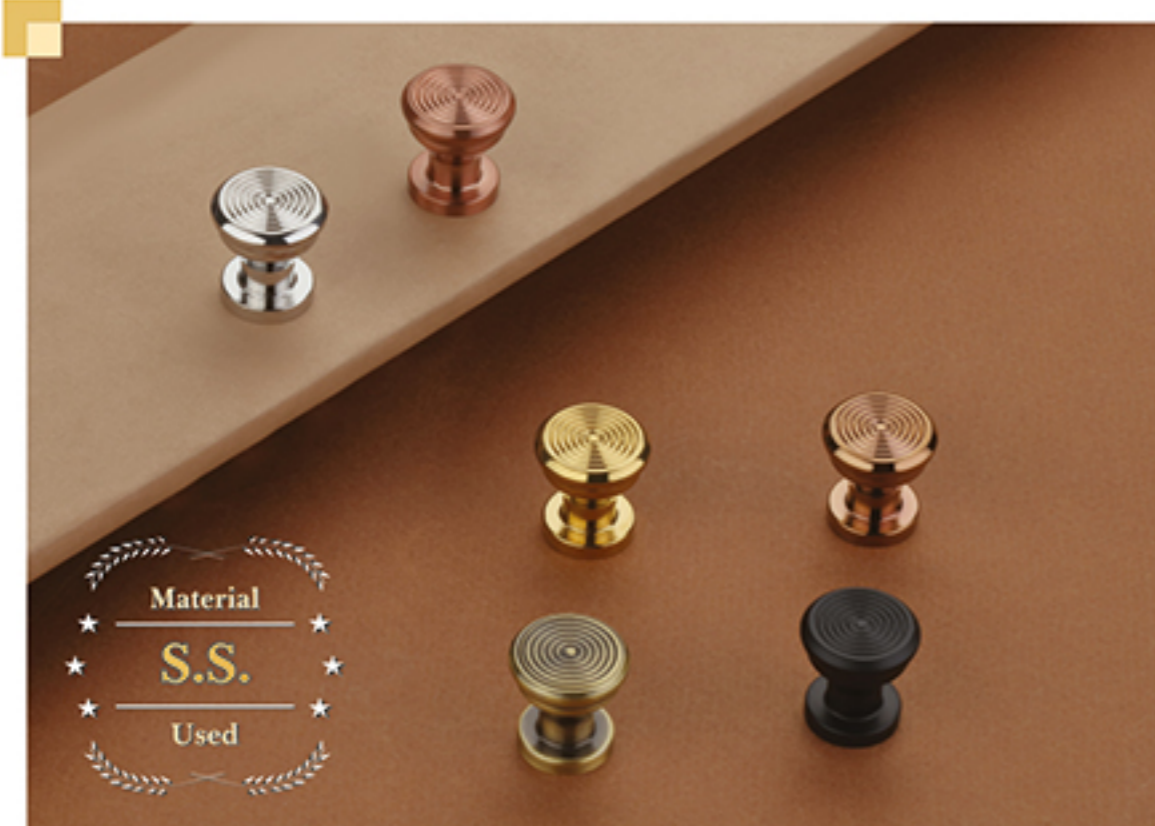

Export Quality PRODUCTS