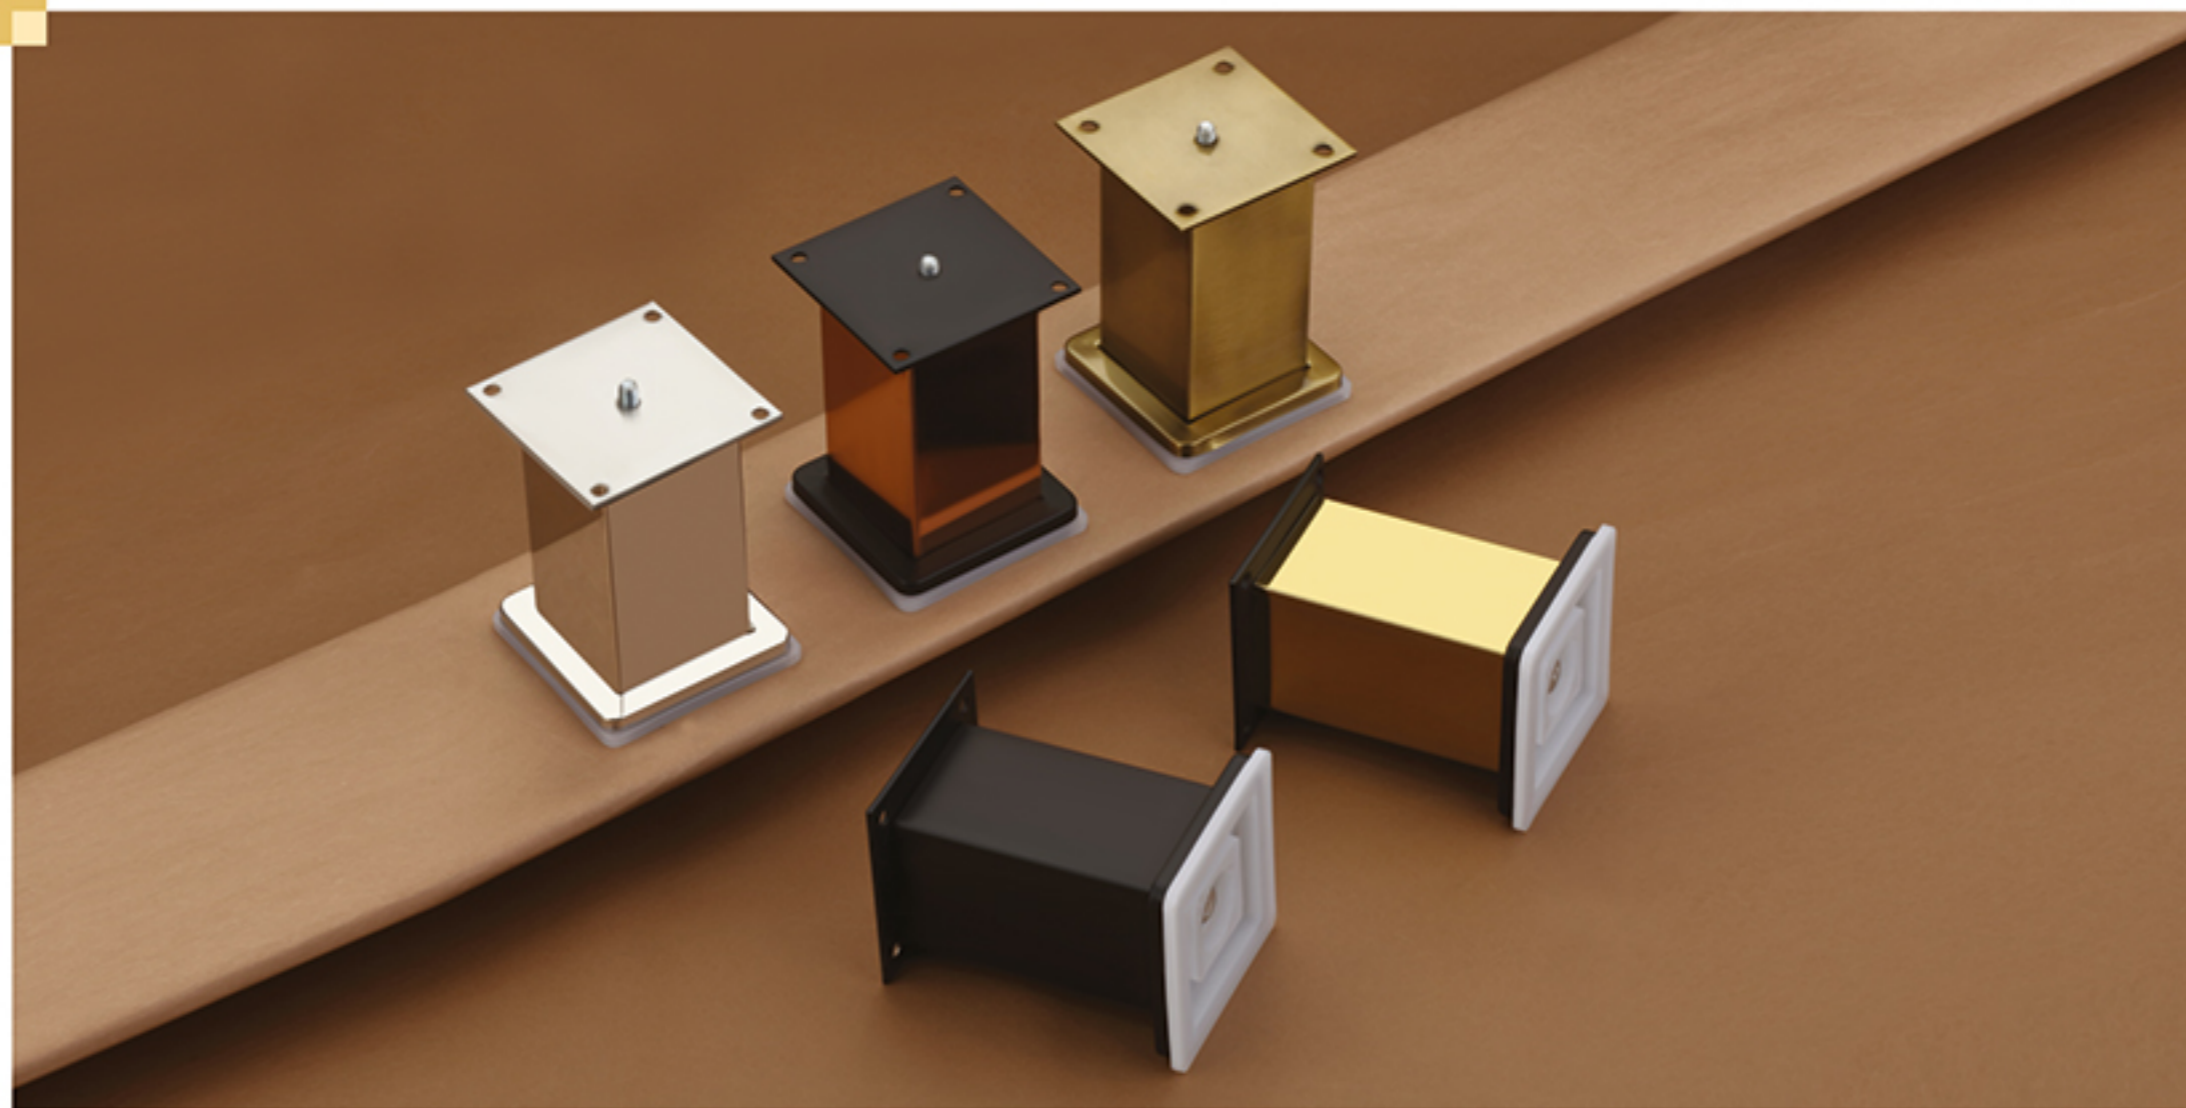

Export Quality

PRODUCTS

BH-2132 50X50MM FLATE (2MM)							Plate : 2.5mm=5, 3mm=10	
Finish	RG / Black	Gold / Black	Rose Gold	Gold	Black	Antique	CP	
2"	₹ 243	₹ 243	₹ 243	₹ 243	₹ 243	₹ 243	₹ 197	
3"	₹ 293	₹ 293	₹ 293	₹ 293	₹ 293	₹ 293	₹ 220	
4"	₹ 340	₹ 340	₹ 340	₹ 340	₹ 340	₹ 340	₹ 243	
6"	₹ 437	₹ 437	₹ 437	₹ 437	₹ 437	₹ 437	₹ 293	
8"	₹ 553	₹ 553	₹ 553	₹ 553	₹ 553	₹ 553	₹ 353