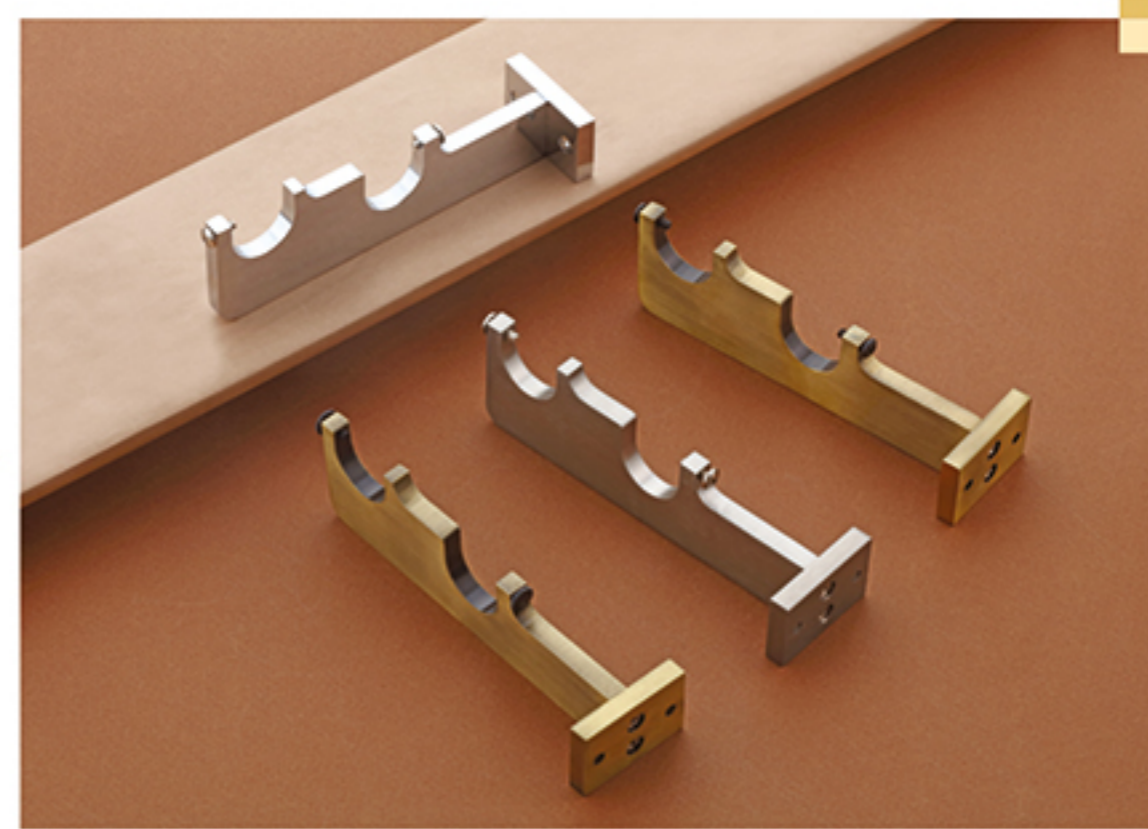

## PRODUCTS

BH-501			
Finish	14 mm	16 mm	20 mm
CP	₹ 117	₹ 130	₹ 150
SS	₹ 127	₹ 140	₹ 160
Antique	₹ 133	₹ 147	₹ 167

BH-502	
Finish	20 mm
CP	₹ 323
SS	₹ 340
Antique	₹ 347

BH-503	
Finish	Regular
CP	₹ 150
Black	₹ 157
Antique	₹ 160