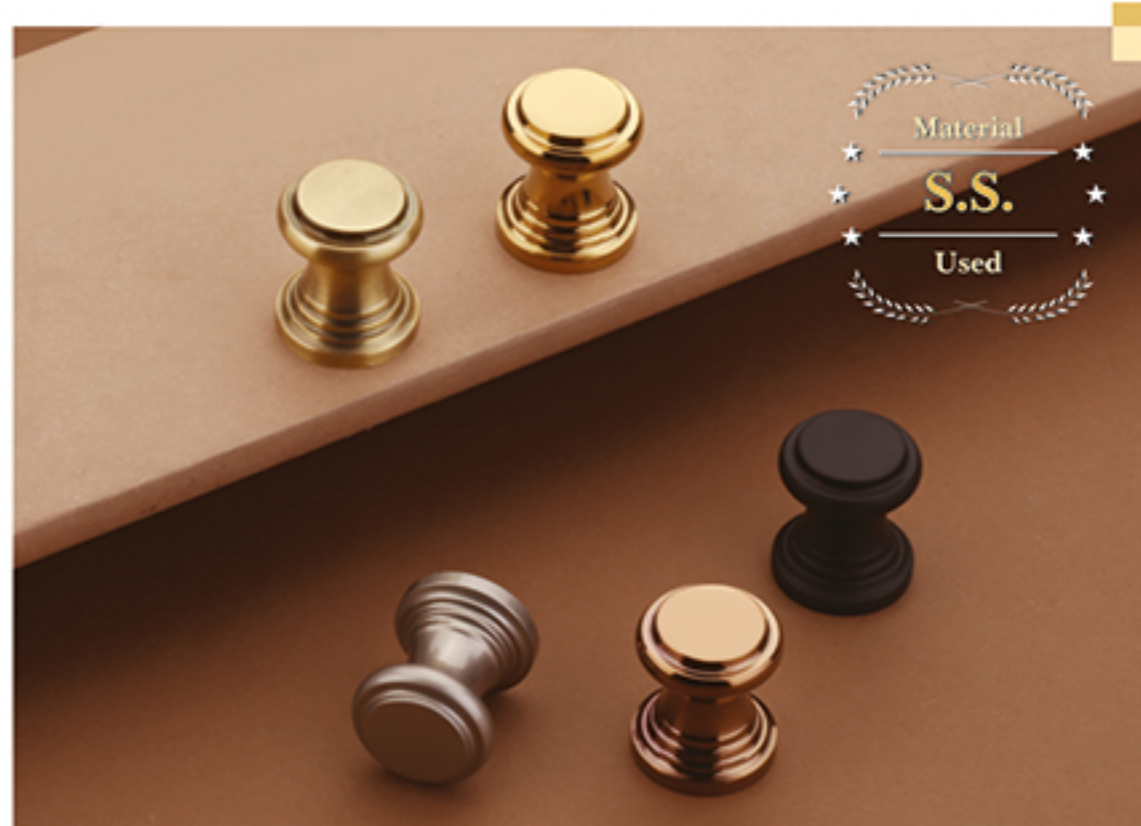

ZH 517	
Finish	Regular
CP	₹ 147
Black	₹ 147
Antique	₹ 147
Rose Gold (PVD)	₹ 157
Gold (PVD)	₹ 157

ZH 518	
Finish	Regular
CP	₹ 123
Black	₹ 123
Antique	₹ 123
Rose Gold (PVD)	₹ 133
Gold (PVD)	₹ 133