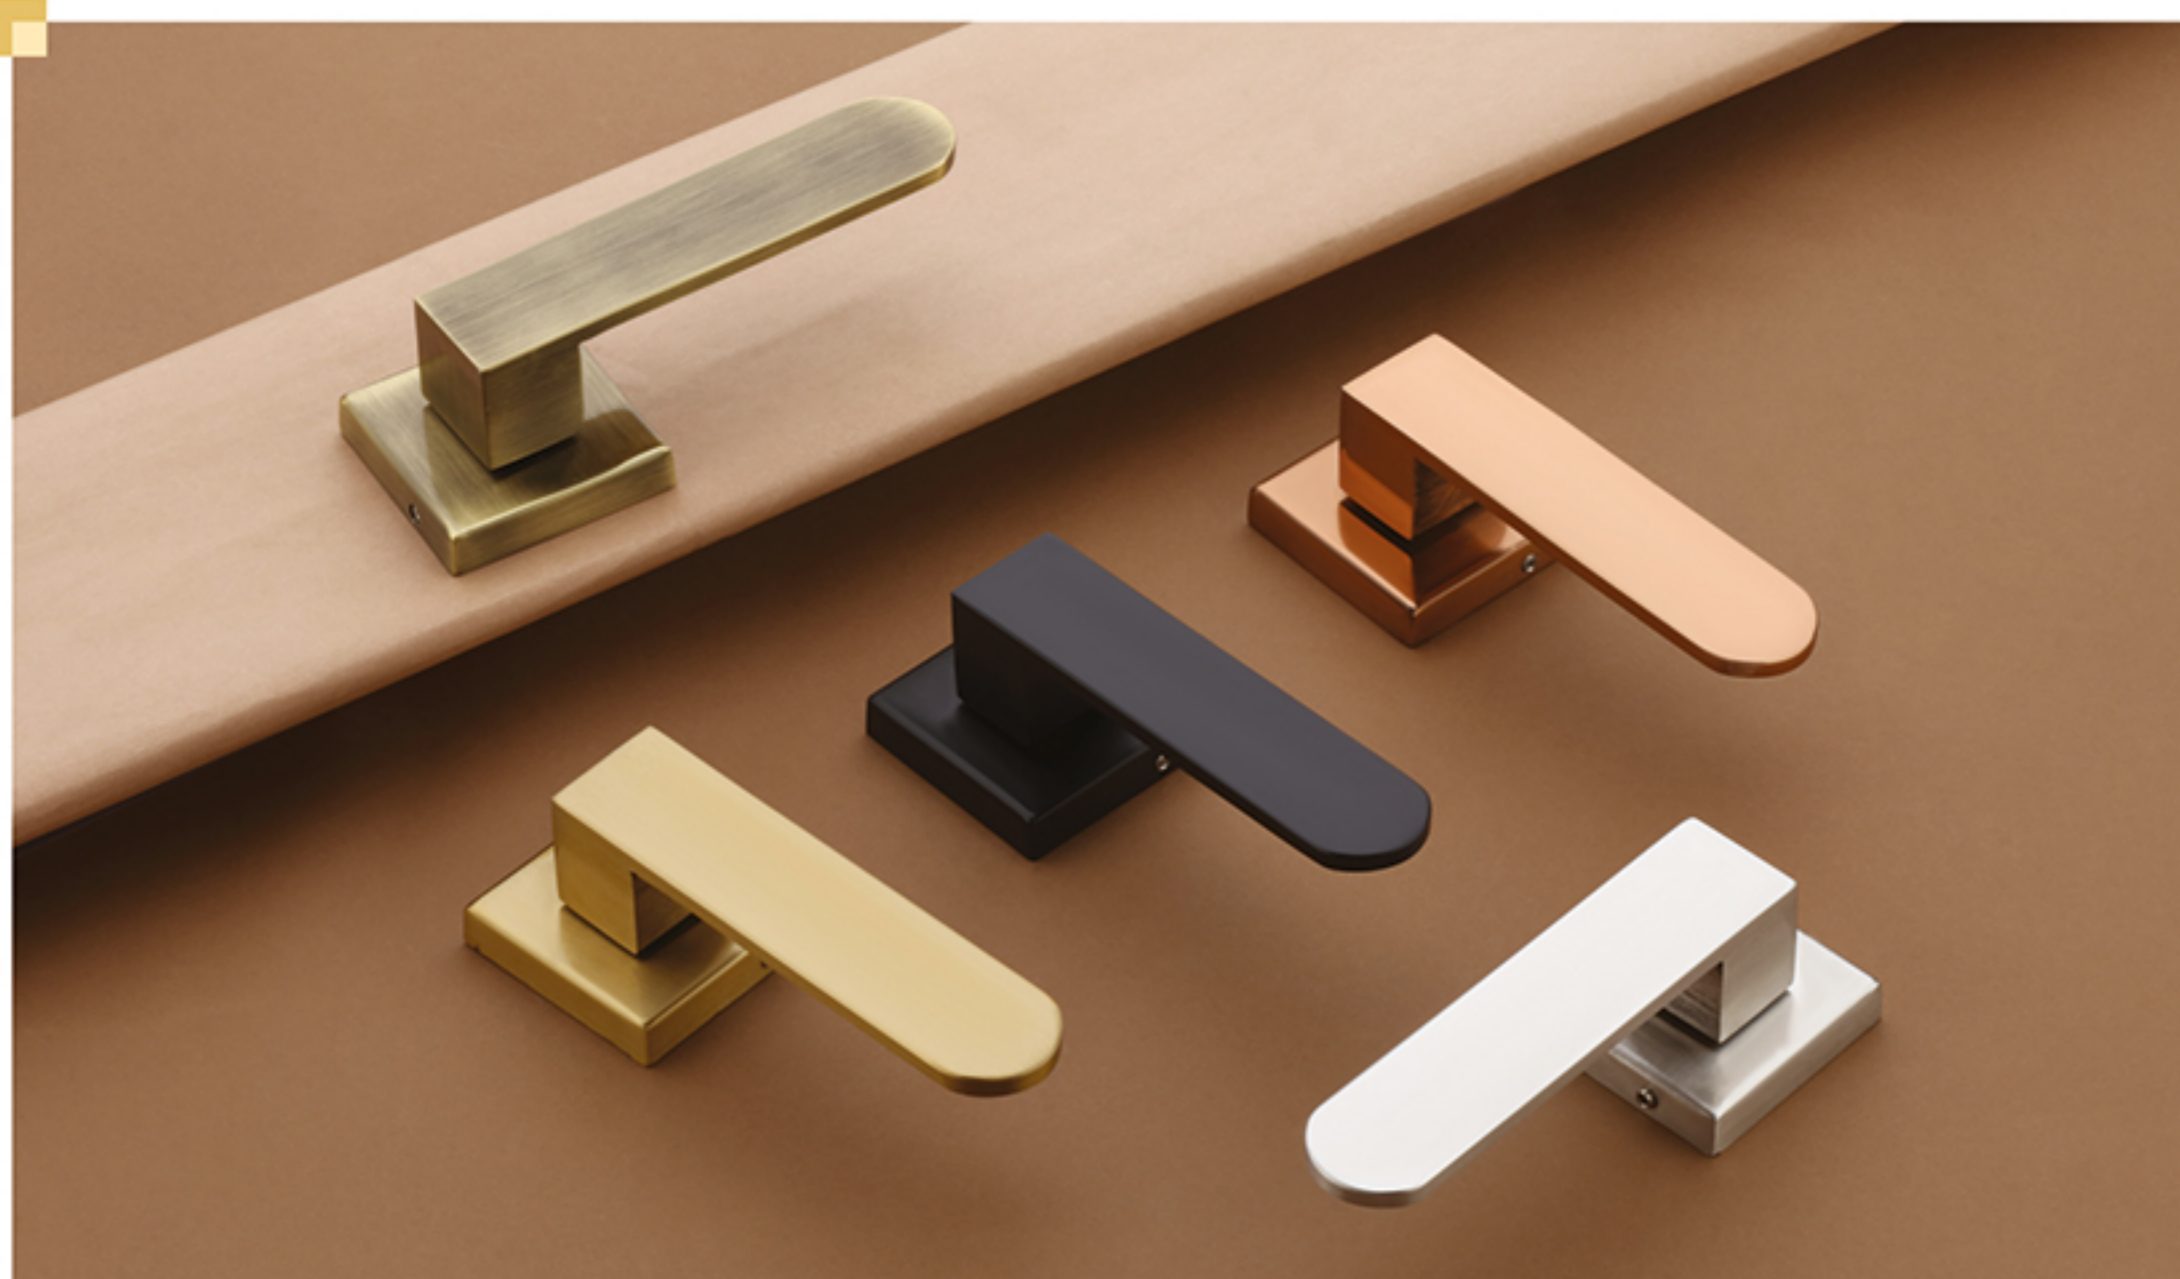

## PRODUCTS

BH-2169			
Finish	Black - Rose Gold	Black - Gold	Black - Grey
3"	₹ 530	₹ 530	₹ 530
4"	₹ 637	₹ 637	₹ 637
6"	₹ 847	₹ 847	₹ 847

BH-2170			
Finish	Black - Rose Gold	Black - Gold	Black - Grey
4"	₹ 680	₹ 680	₹ 680
6"	₹ 1017	₹ 1017	₹ 1017

BH-2171			
Finish	Black - Rose Gold	Black - Gold	Black - Grey
3"	₹ 353	₹ 353	₹ 353
4"	₹ 417	₹ 417	₹ 417

See The Innovation,  
*feel The Shine*

**Export Quality**

**PRODUCTS**

**BH-2301**

Finish	Matt	Black	Rose Gold	Gold	Satin	Antique	Rose Gold (PVD)	Gold (PVD)
₹ MRP	₹ 1813	₹ 2000	₹ 2000	₹ 2000	₹ 2167	₹ 2167	₹ 2417	₹ 2417