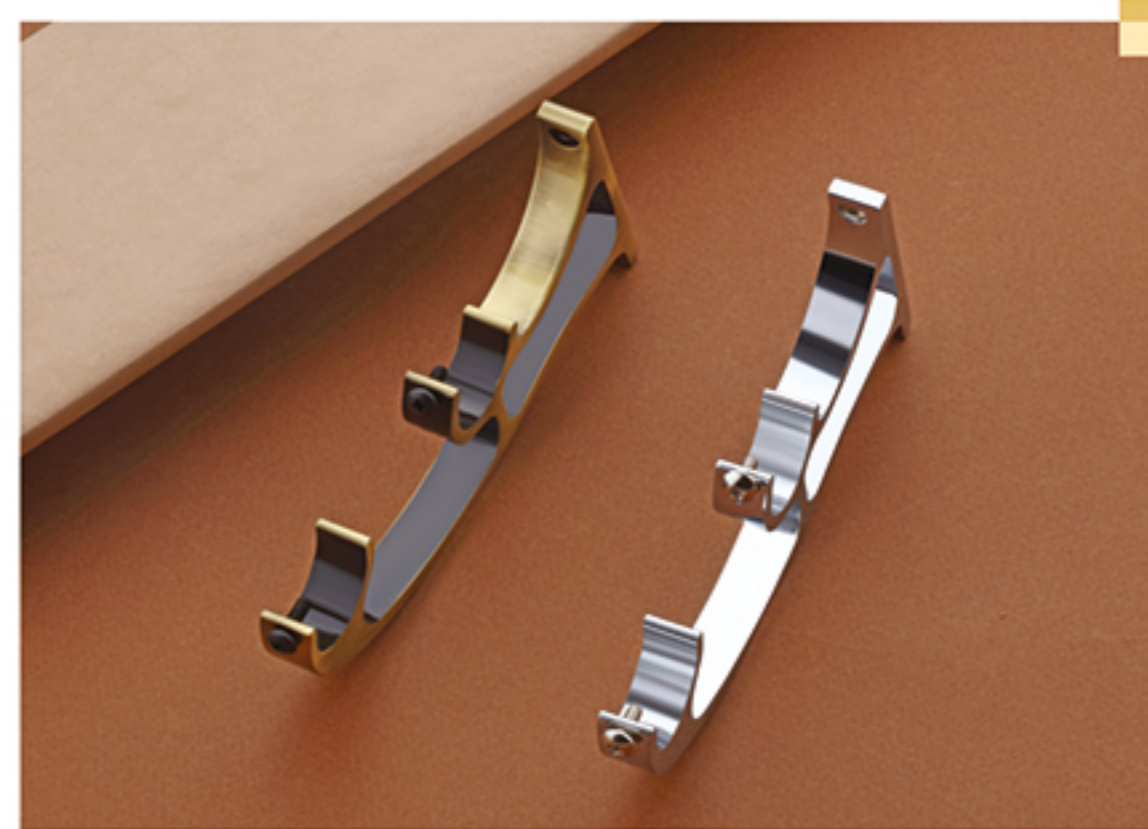

Export Quality

PRODUCTS

BH-509	
Finish	Regular
CP	₹ 130
SS	₹ 137
Antique	₹ 143

BH-510	
Finish	Regular
CP	₹ 420
SS	₹ 437
Antique	₹ 437

BH-511	
Finish	Regular
CP	₹ 167
SS	₹ 173
Antique	₹ 180

BH-512	
Finish	Regular
Silver	₹ 153
Antique	₹ 153
Copper	₹ 167
Gold	₹ 167