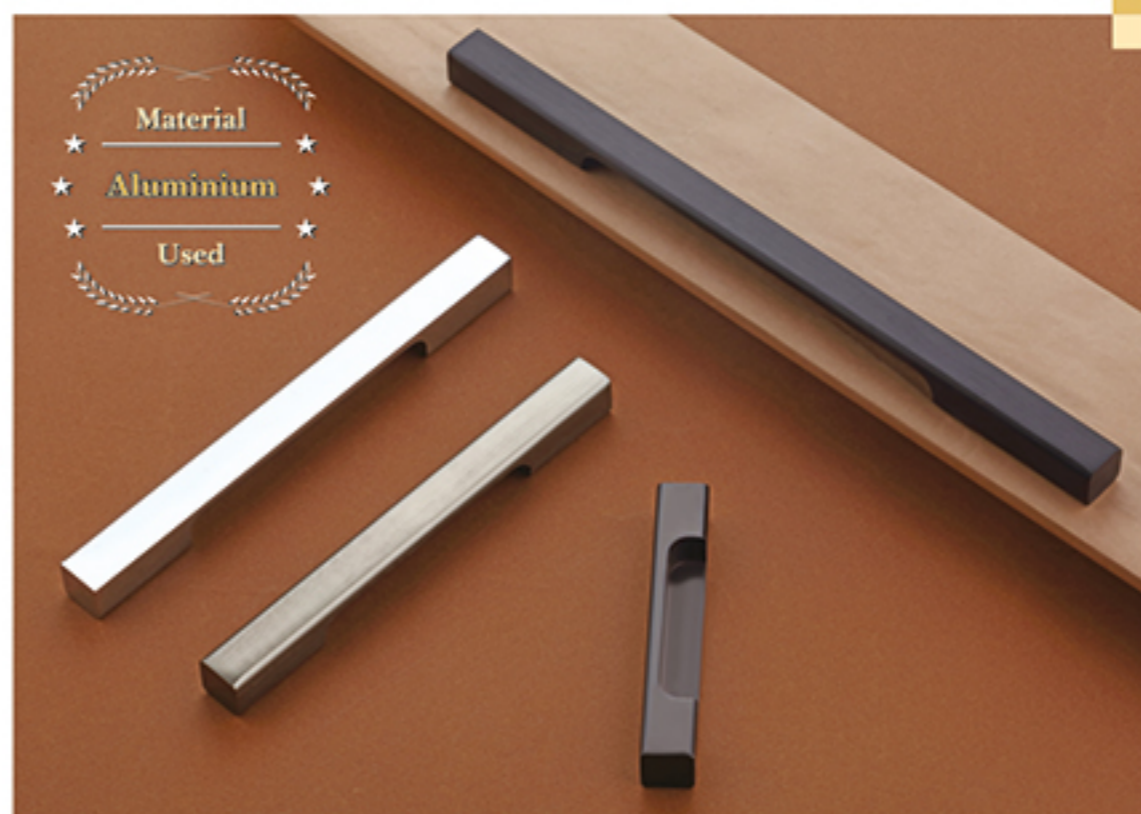

Material
Aluminium
Used